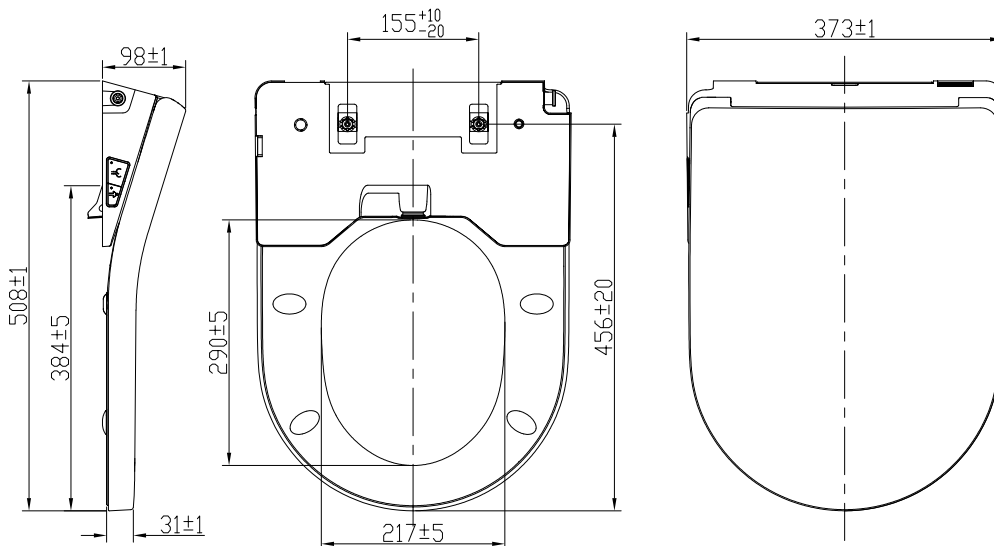

Technical Drawing

Copyright © Rigel Technology. (S) Pte Ltd All rights reserved.

Rev	0.1
Date	14.10.2022

DISCLAIMER : While every effort has been made to ensure factual accuracy, the information presented is subject to changes due to requirements in different sites, markets and / or countries. Rigel reserves the right to make the necessary amendments at any time without prior notice.